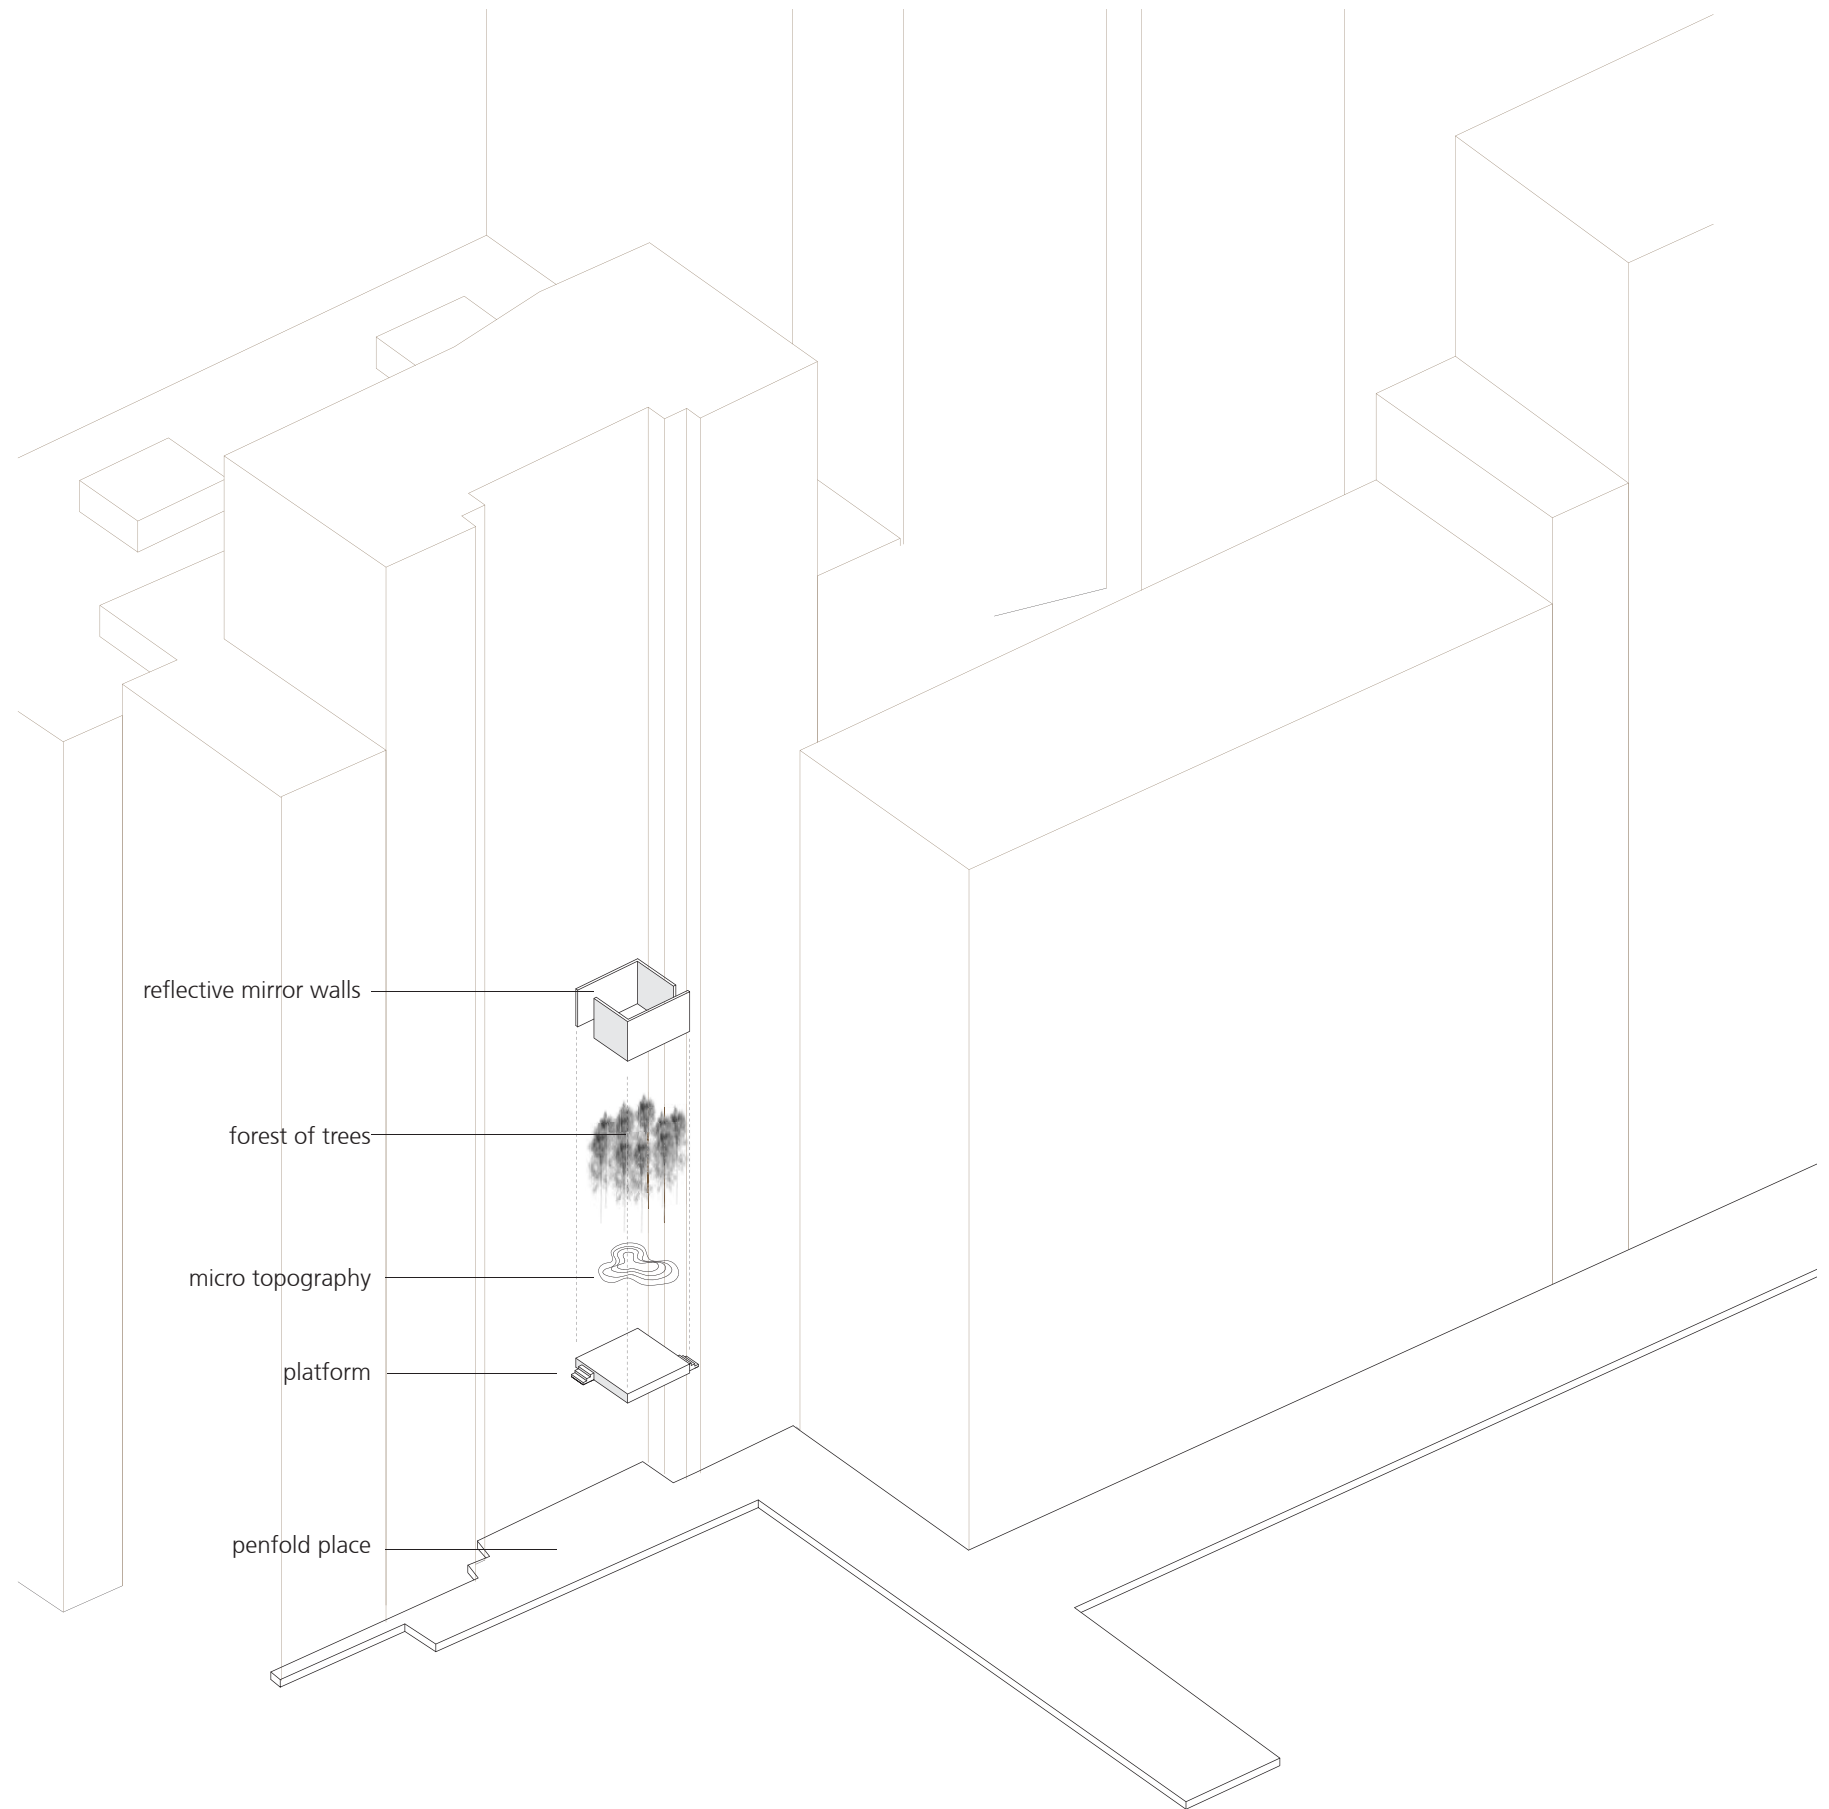

**Project**  
Infinity Forest  
By George! hidden Networks

**Client**  
City of Sydney

**Team**  
Artist: Isabel Cordeiro (NL)  
Architect: Matt Chan, Scale Architecture (AU)  
Urban Theorist: Katie Hepworth (AU)

**Location**  
Penfold + Hosking Place

**Project**  
Infinity Forest  
By George! hidden Networks

**Client**  
City of Sydney

**Team**  
Artist: Isabel Cordeiro (NL)  
Architect: Matt Chan, Scale Architecture (AU)  
Urban Theorist: Katie Hepworth (AU)

**Location**  
Penfold + Hosking Place